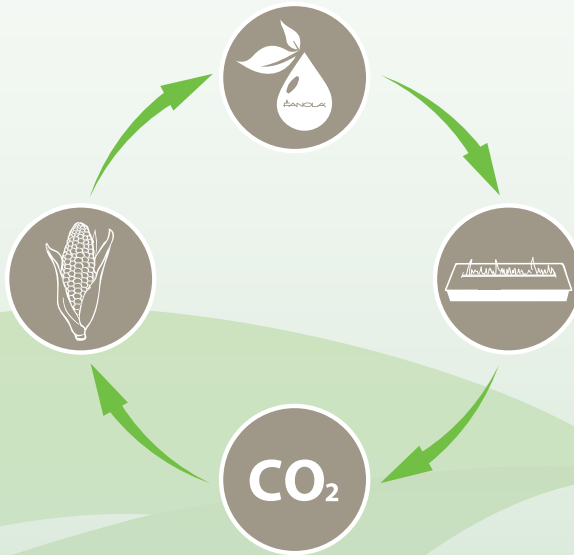

planika

ETHANOL FIREPLACES PREMIUM COLLECTION

PLANIKA 2026

VALID FROM JANUARY 2026

PLN PRICELIST

planika

Our contribution to achieve CO₂ neutrality.

Our mission is to give you modern fireplaces that are safe, convenient and eco-friendly. Over the years we have developed the innovative BEV Technology[®] that allowed us to create an exceptionally clean and fully automated burning process of ethanol vapours. It produces lower carbon emissions and is safe for the environment. Discover ecological fireplaces of the future.

Ethanol is an organic distillate made from plants.
It is known to produce lower CO₂ emissions.

100% of the emissions are compensated by plants absorbing CO₂.

The netzero technology changes liquid ethanol into gas. The flame has full access to oxygen.