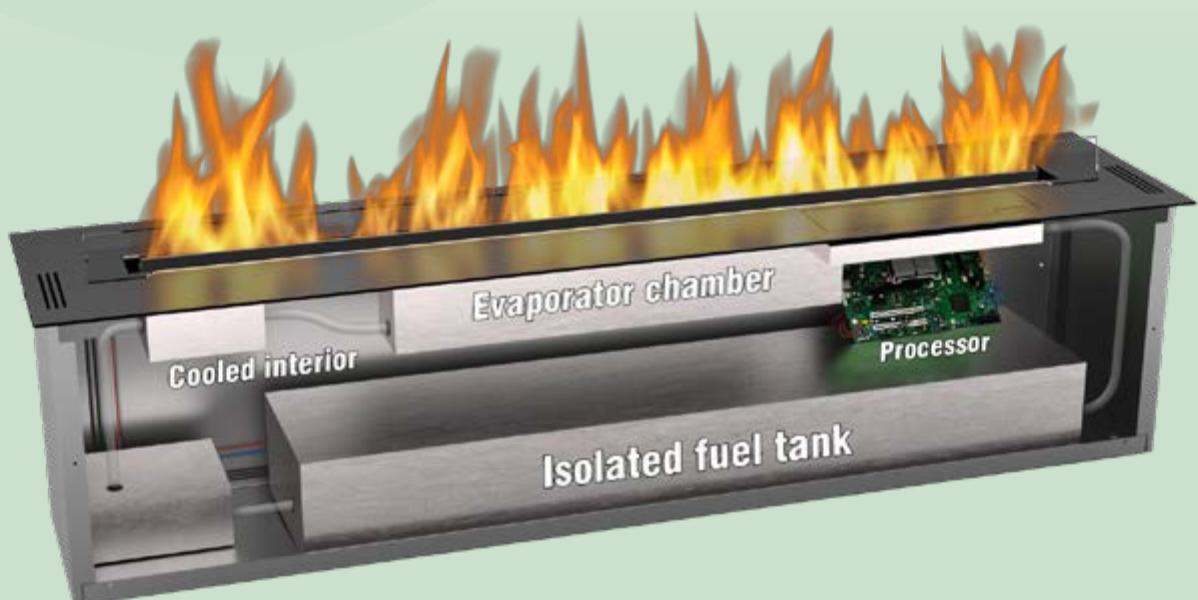

planika

ETHANOL FIREPLACES PREMIUM COLLECTION

PLANIKA 2026

VALID FROM JANUARY 2026

PLN PRICELIST

planika

Our contribution to achieve CO₂ neutrality.

Our mission is to give you modern fireplaces that are safe, convenient and eco-friendly. Over the years we have developed the innovative BEV Technology[®] that allowed us to create an exceptionally clean and fully automated burning process of ethanol vapours. It produces lower carbon emissions and is safe for the environment. Discover ecological fireplaces of the future.

Ethanol is an organic distillate made from plants.
It is known to produce lower CO₂ emissions.

100% of the emissions are compensated by plants absorbing CO₂.

The netzero technology changes liquid ethanol into gas. The flame has full access to oxygen.

The clean burning of ethanol vapour emits significantly less CO₂ than regular fireplaces.
No ash, soot or smoke are produced.

FLA4 BURNER

AUTOMATIC ETHANOL BURNER WITH BEV TECHNOLOGY®

planika

- remote control included
- touch display
- automatic refill system
- BEV Technology®
- mobile app control
- SHS compatible
- 6 stage flame height
- CO₂ sensor