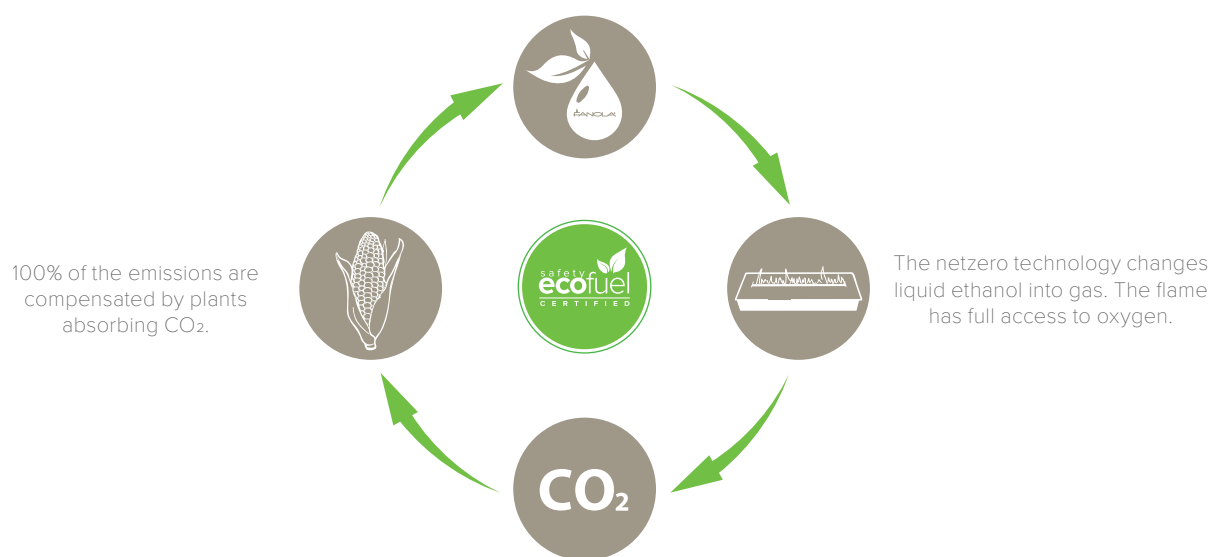

*Fanola fuel is not subject to discounts

biofuel for fireplace

renewable energy source

Ethanol is an organic distillate made from plants.
It is known to produce lower CO₂ emissions.

The clean burning of ethanol vapour emits significantly less CO₂ than regular fireplaces.
No ash, soot or smoke are produced.